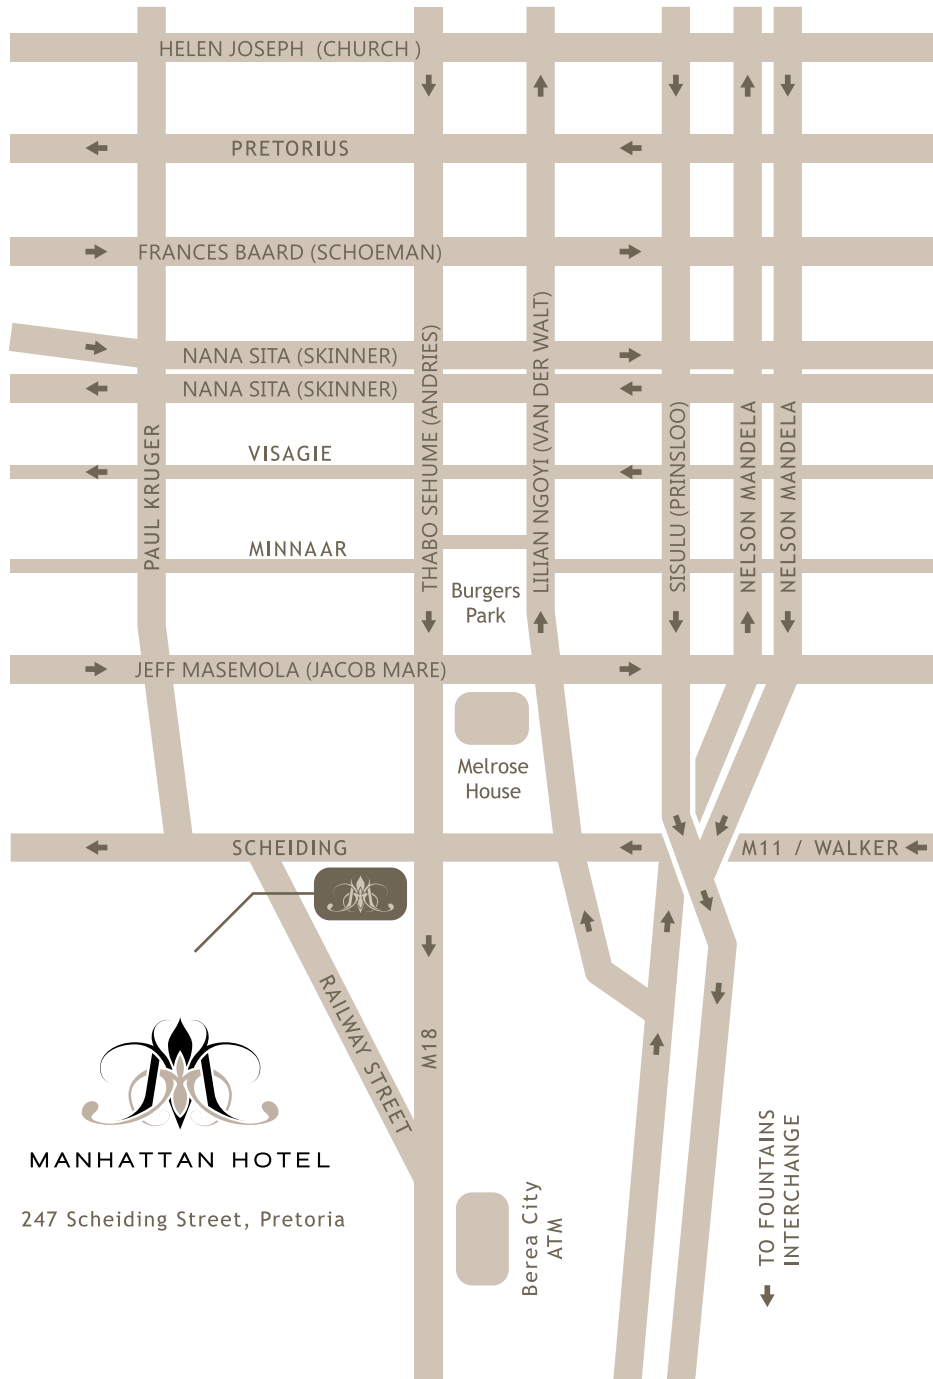

MANHATTAN HOTEL

redefining the art of hospitality

MANHATTAN HOTEL
247 Scheiding Street, Pretoria

Tel: 012 392 0000 Fax: 012 392 0001

E-mail: marketing@manhattanhotel.co.za Website: www.manhattanhotel.co.za

P.O. Box 20212, Arcadia, 0007

247 Scheiding Street, Pretoria, 0002